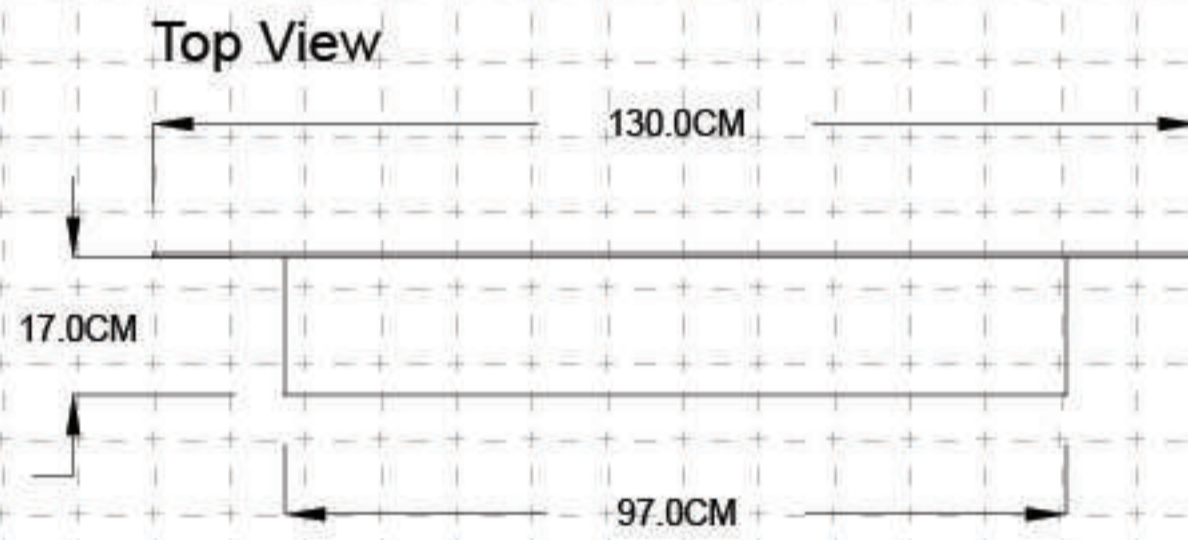

HEAT FLOW

The X-Series heat flow comes from underneath.

X-Series 130

X-Series 220

No chimney

Disconnect Switch needed

No smoke or ash

3 available lengths

X-Series

Electric fireplace

Power Supply	220 V
heating power	1100 W
Flue	not required
Finish	black powder coated steel
Materials	steel, glass
Application	For indoor and roofed outdoor usage

Side View

	Dimensions	Viewing area	Opening Size	Weight
X-Series 220	220x60x20 cm	190.5x32 cm	-	22 kg
X-Series 130	130x55x20 cm	95x29 cm	-	16 kg