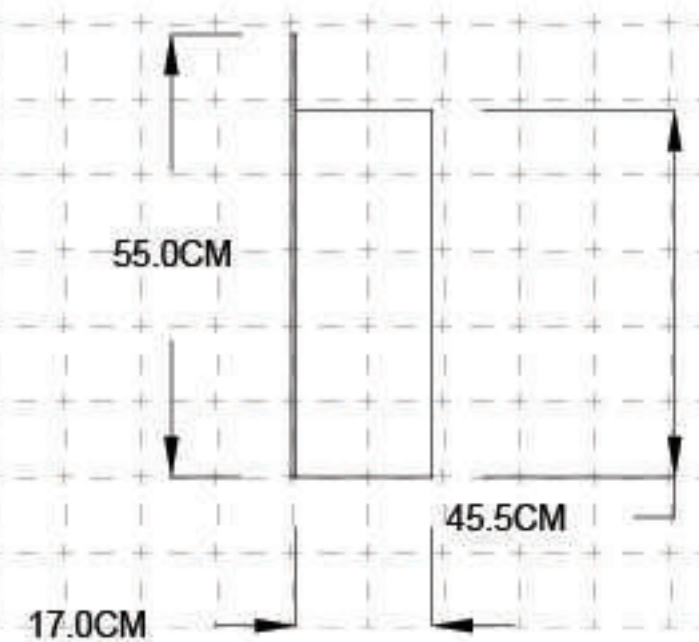

HEAT FLOW

The X-Series heat flow comes from underneath.

X-Series 130

X-Series 220

No chimney

Disconnect Switch needed

No smoke or ash

3 available lengths

X-Series

Electric fireplace

Power Supply	220 V
heating power	1100 W
Flue	not required
Finish	black powder coated steel
Materials	steel, glass
Application	For indoor and roofed outdoor usage

Side View

	Dimensions	Viewing area	Opening Size	Weight
X-Series 220	220x60x20 cm	190.5x32 cm	-	22 kg
X-Series 130	130x55x20 cm	95x29 cm	-	16 kg