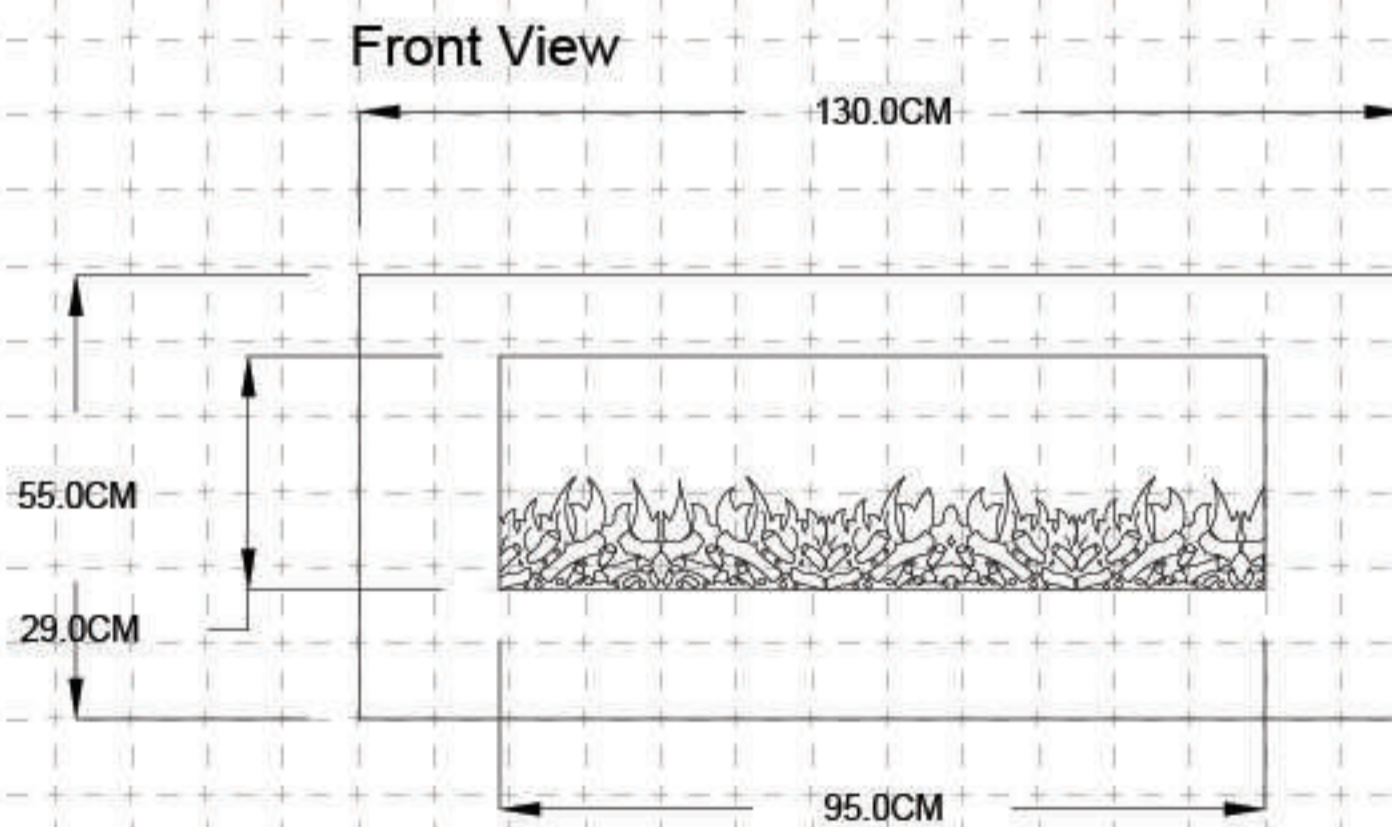

HEAT FLOW

The X-Series heat flow comes from underneath.

X-Series 130

X-Series 220

No chimney

Disconnect Switch needed

No smoke or ash

3 available lengths

X-Series

Electric fireplace

Power Supply	220 V
heating power	1100 W
Flue	not required
Finish	black powder coated steel
Materials	steel, glass
Application	For indoor and roofed outdoor usage

Side View

	Dimensions	Viewing area	Opening Size	Weight
X-Series 220	220x60x20 cm	190.5x32 cm	-	22 kg
X-Series 130	130x55x20 cm	95x29 cm	-	16 kg